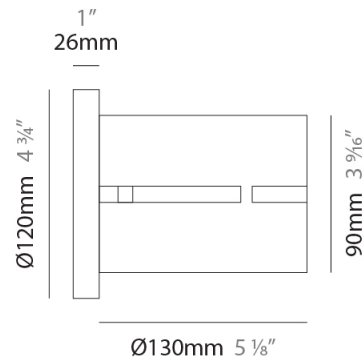

PROJECT	
TYPE	
SPECIFIER	
QUANTITY	
DATE	

LUZ OCULTA METAL SURFACE

D53027-

base number   Finish
Options

1. To build a product code in our configurator select the specify button on the base model # product page
2. To build a manual product code on this datasheet choose from the options listed below in blue font and add the suffix to the base model #

GENERAL

Series: Luz Oculta
Subseries: Luz Oculta Metal
Partner: Fambuena
Division: Design
Installation: Surface
Product Type: Wall Surface
Mounting Location: Wall
Light Distribution: Wall Effect

PHYSICAL

Shape: Cylinder
Diameter (mm): 130
Diameter (in): 5 1/4
Height (mm): 120
Depth (mm): 156
Height (in): 4 3/4
Depth (in): 6 1/8
Fixture Finish: [BRA](#) / [BRZ](#) / [ABR](#)
Fixture Material: Metal

ELECTRICAL

Number of Lamps: 1
Lamp Type: LED Retrofit
Lamp Shape: T4
Bulb Included: Bulb Not Included
Max. Wattage Per Lamp (W): 5
Lamp Base: G9
Input Voltage (V): 120

LED

OPTICAL

RATINGS AND CERTIFICATIONS

Certified By: Certified for North American Standards
IP rating: IP20